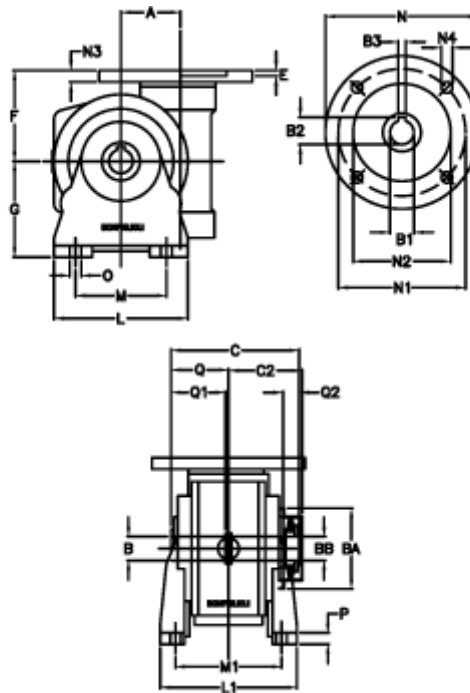

Article number: 390204902433336
 Description: Worm Gear with Torque Limiter
 VF 49-L2-V-24 P80B14

Measures

a = 49.50	C2 = 63,5	M1 = 98.5	Q = 51.0
B = 25	Description = VF 49V-xx-80B14	N = 120	Q1 = 41
B1 E7 = 19	E = 3.0	N1 = 100	Q2 = 15
B2 = 21.8	F = 70	N2 = 80	
B3 H9 = 6	g = 82	N3 = 10.0	
BA = 63	L = 110	N4 = 7	
BB H7 = 14	L1 = 124.0	O = 8.5	
C = 105	m = 63	P = 12	